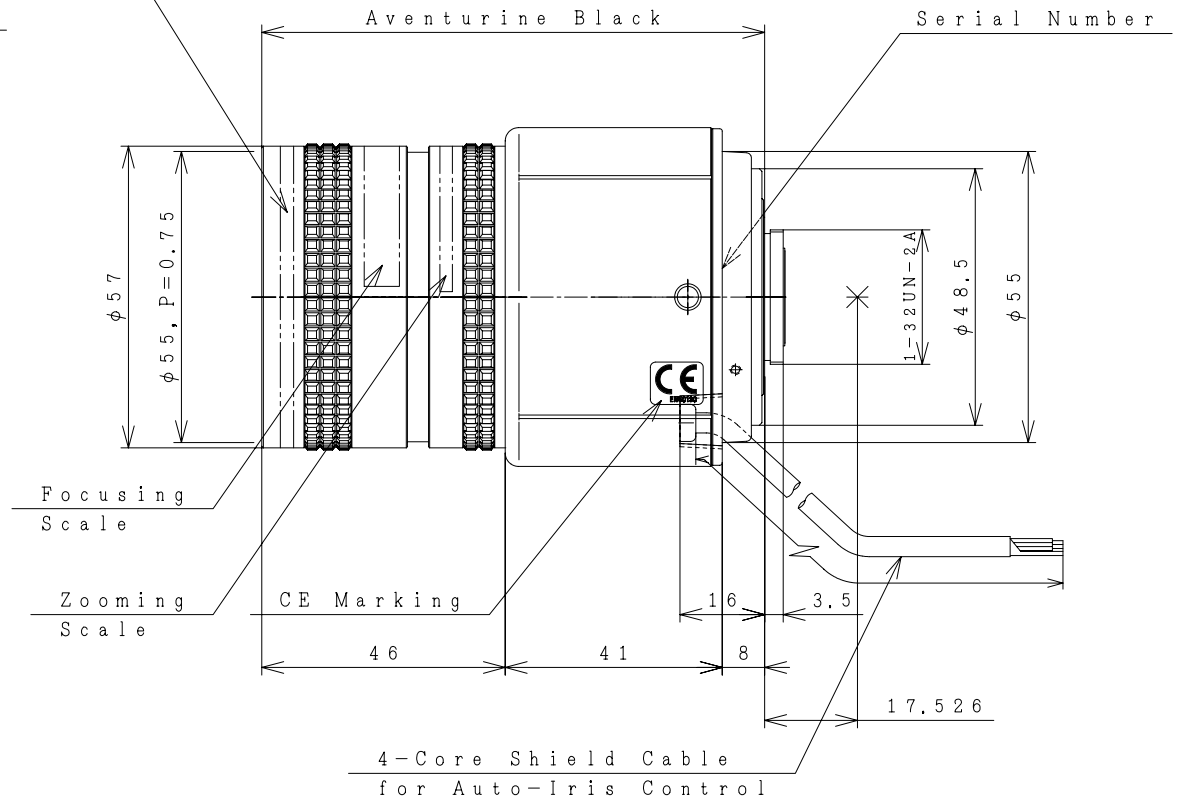

A-A (When Cap is off)

LEVEL & ALC Adjusting Window Cap

ASSEMBLED IN VIETNAM

PENTAX TV ZOOM LENS 8-48mm 1:1.0

Focusing Scale	4	5	7	10	20	∞	ft
	1.2	1.5	2	3	7		m

Zooming Scale	48	30	20	12	8
---------------	----	----	----	----	---