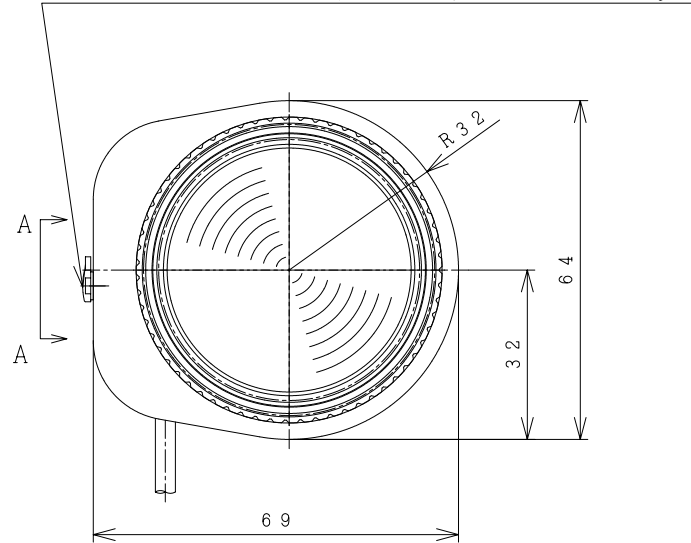

A-A (When Cap is off)

LEVEL & ALC Adjusting Window Cap

ASSEMBLED IN VIETNAM

PENTAX TV ZOOM LENS 8-48mm 1:1.0

Focusing Scale	4	5	7	10	20	∞	ft
	1.2	1.5	2	3	7		m

Zooming Scale	48	30	20	12	8
---------------	----	----	----	----	---