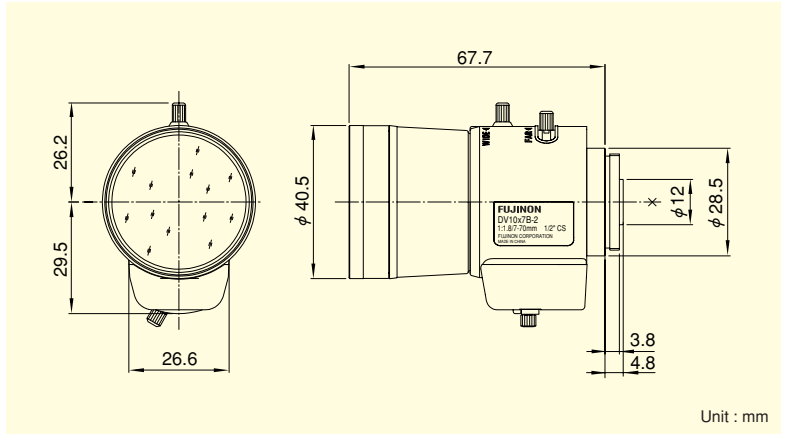

**VARI**  
Vari-Focal

**WIDE**  
Wide Angle

**TELE**  
Telephoto  
Long Focal

**MANUAL**  
Manual Iris

**CS-mt**  
CS Mount

**METAL**  
Metal Mount

**ND**  
ND Filter

Unit : mm

VARI-FOCAL LENSES

Focal Length (mm)		7~70 (10×)	
Iris Range		F1.8 ~ T360·C	
Operation	Zoom	Manual	
	Focus	Manual	
	Iris	Manual	
Angle Of View (H×V)	1/2"	WIDE	50°01' × 38°12'
		TELE	5°12' × 3°59'
	1/3"	WIDE	38°12' × 28°56'
		TELE	3°59' × 3°02'
	1/4"	WIDE	28°56' × 21°49'
		TELE	3°02' × 2°17'
Focusing Range (From Front Of The Lens) (m)		∞ ~ 0.3	
Object Dimensions at M.O.D. (H×V) (mm)	1/2"	WIDE	301 × 223
		TELE	60 × 46
	1/3"	WIDE	223 × 166
		TELE	46 × 35
	1/4"	WIDE	166 × 124
		TELE	35 × 26
Back Focal Distance (in air) (mm)		7.90	
Exit Pupil Position (From Image Plane) (mm)		-62	
Filter Thread (mm)		—	
Mount		CS	
Mass (g)		95	
Remarks		•With Metal Mount	