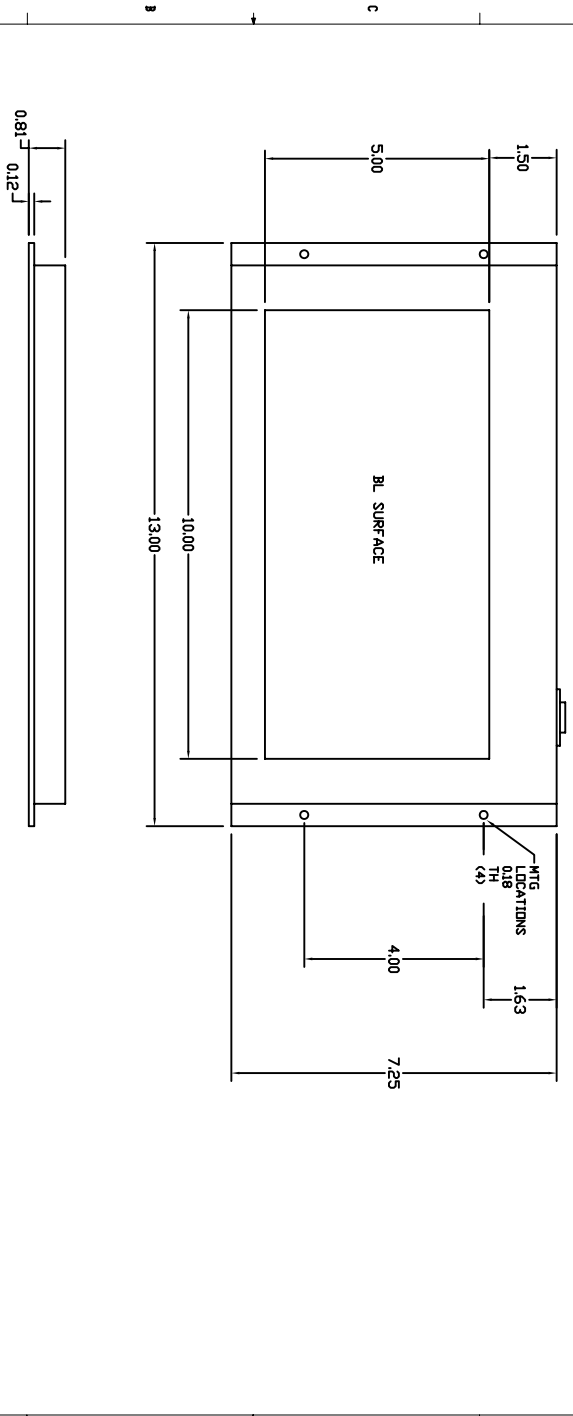

REVISIONS			
ZONE	REV.	DESCRIPTION	DATE

CONNECTOR
10FT CABLE

UNLESS OTHERWISE SPECIFIED		ISSUED BY	DATE
DESIGNED BY	DATE		
CHECKED BY	DATE		
APPROVED BY	DATE		
SCALE	DATE		
WEIGHT	DATE		
SHEET 1 OF 1	DATE		

TITLE: METAPHASE TECH
 BL 510
 SIZE: DWG. NO.
 SCALE: 1/4" = 1'-0"
 WEIGHT: 1/4"
 SHEET 1 OF 1