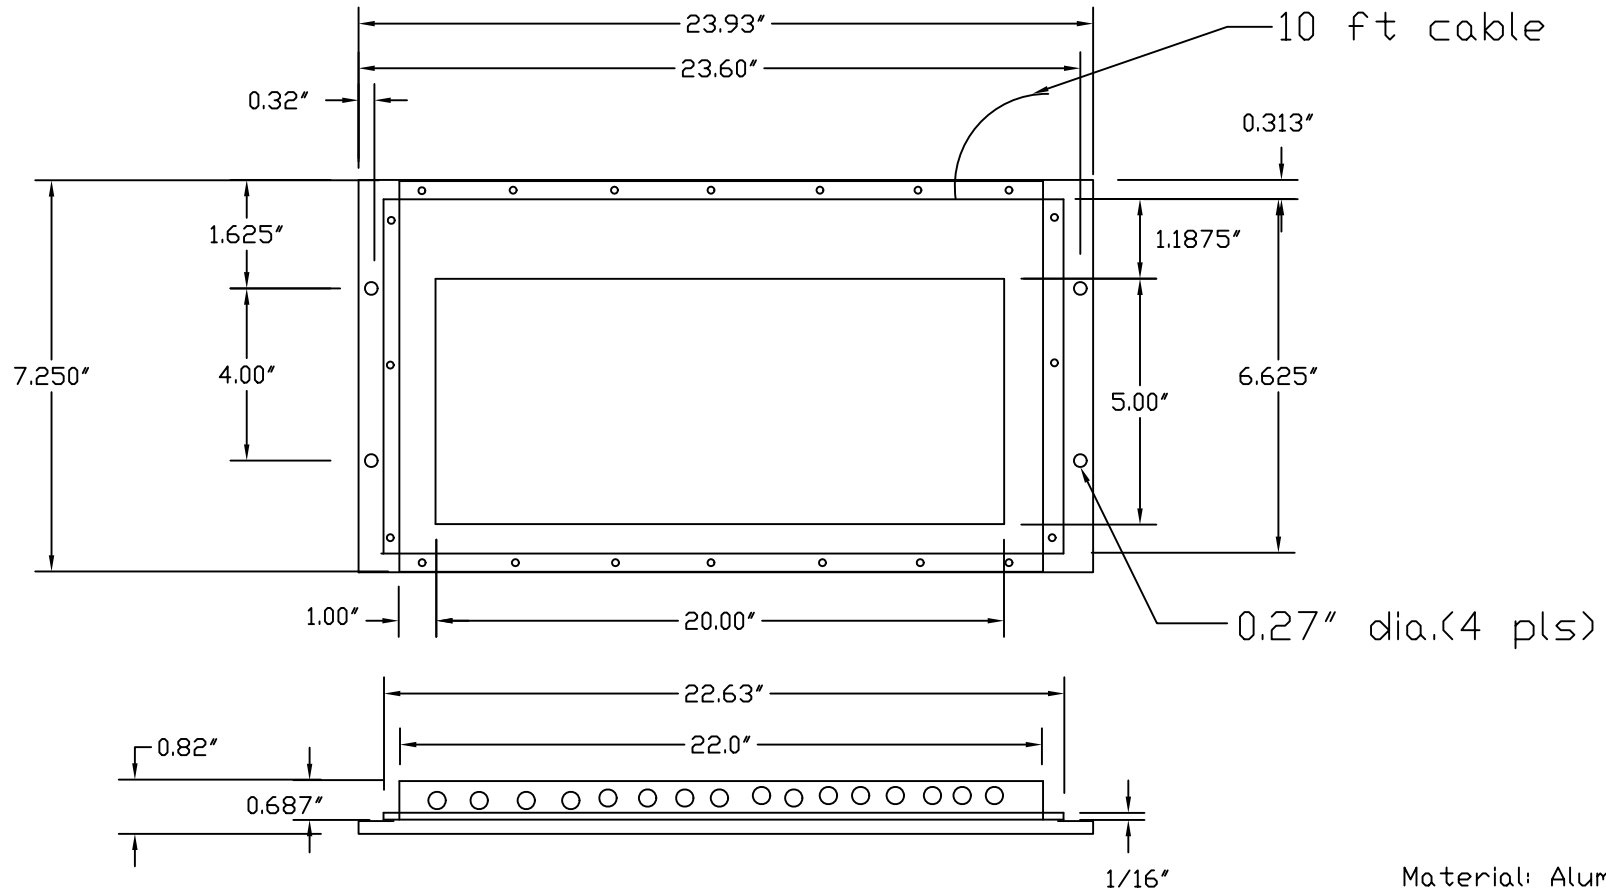

MetaLight™ BL Series: BL5x20
Backlights

BL5x20 overall drawing

Material: Alum. 6061
Date: 8/8/02
Metaphase Tech. Inc.