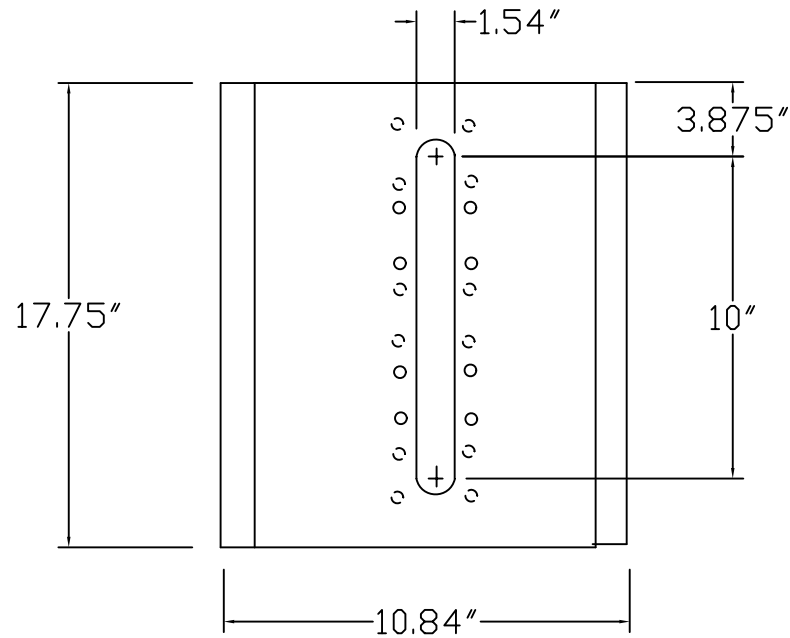

**MetaLight™ DT Series: DT301**  
**Diffuse Tube Illuminator**

**Metaphase**  
Technologies Inc.

Power connector  
( 10ft cable with flying lead  
instead of connector for  
DT301-X-24)

8-32 tap hole (4)