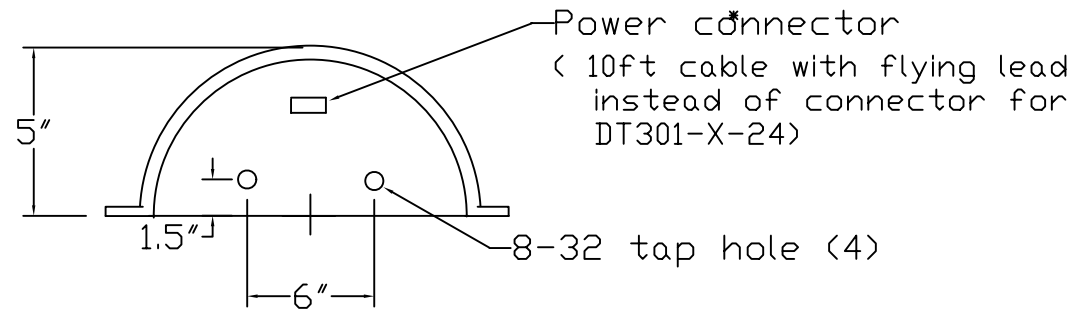

**MetaLight™ DT Series: DT301**  
**Diffuse Tube Illuminator**

**Metaphase**  
Technologies Inc.

Power connector  
( 10ft cable with flying lead  
instead of connector for  
DT301-X-24)

8-32 tap hole (4)