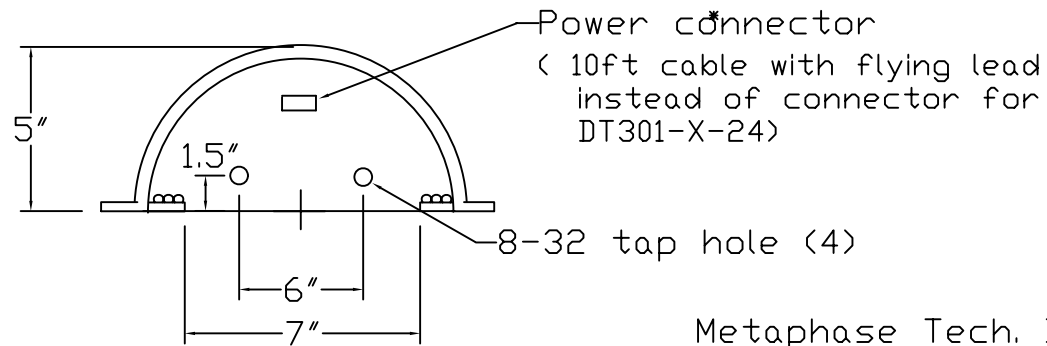

MetaLight™ DT Series: DT401
Dome Light

DT401

Metaphase Tech. Inc.
Date: 2/2002
emission opening: 7"x 28"