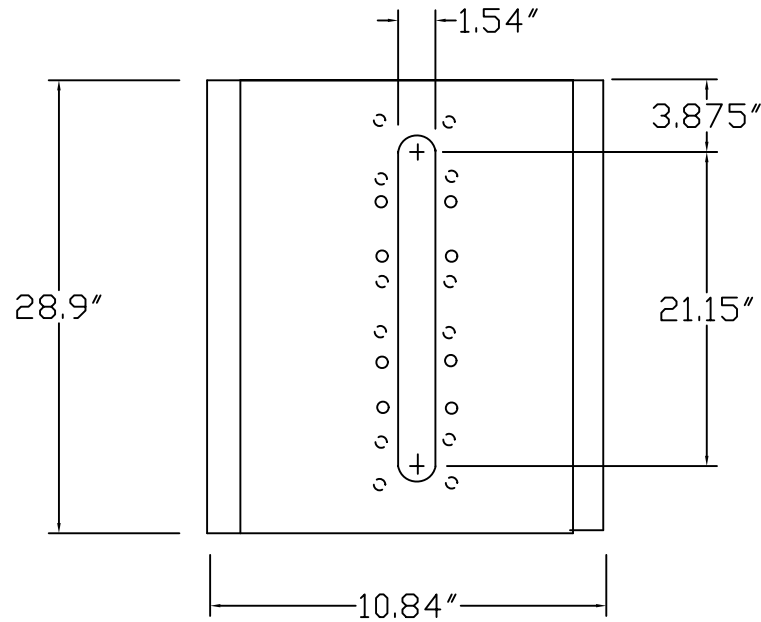

MetaLight™ DT Series: DT401
Dome Light

DT401

Metaphase Tech. Inc.
Date: 2/2002
emission opening: 7"x 28"