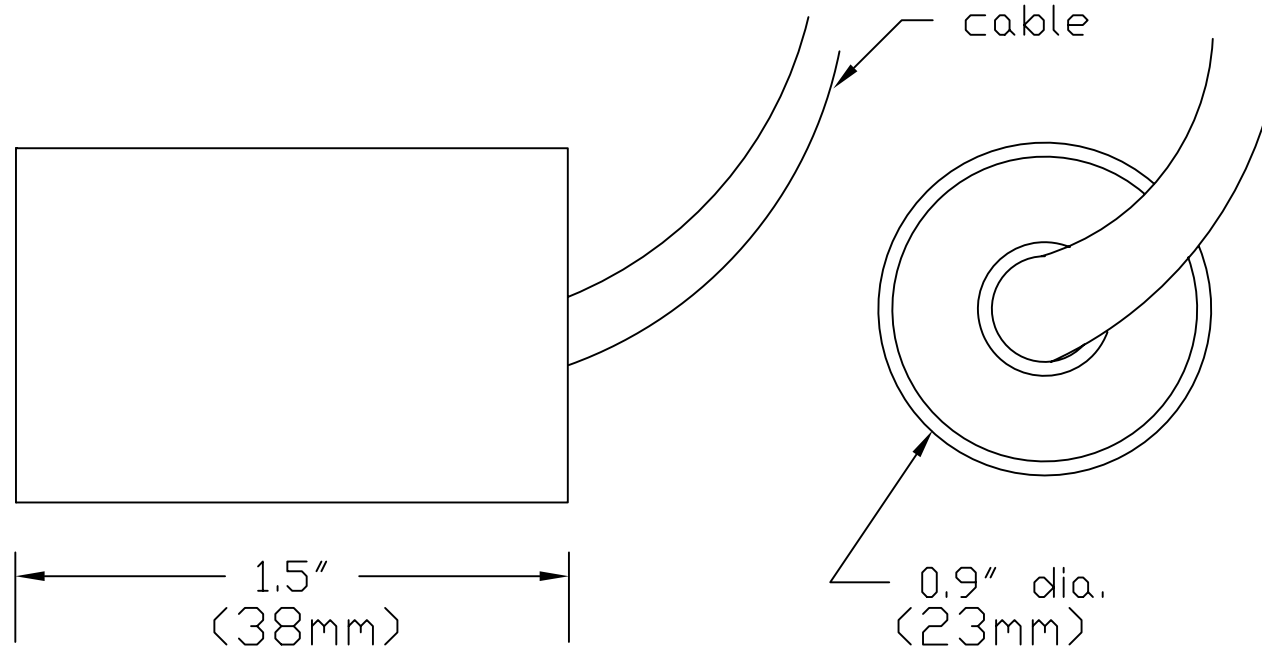

MetaLight™ Ring Light Series: RAL050
Ring Light

RAL050

Housing: Black anodized Aluminum